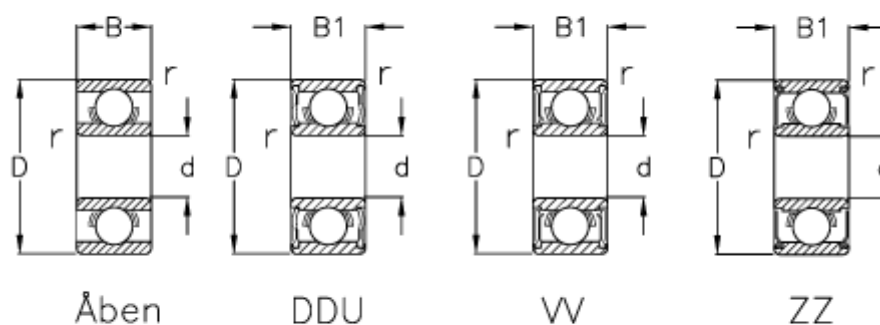

Data Sheet

Article number: 570405003004

Description: NSK Bearing 685 ZZ shielded
d=5 D=11 B=3

Measures

B	= 3	Max rpm ZZ-WW = 45000
B1	= 5	r min = 0.15
d	= 5	Type = 685
D	= 11	
Load Cor (N)	= 281	
Load Cr (N)	= 715	
Max rpm DD	= -	
Max rpm open	= 53000	